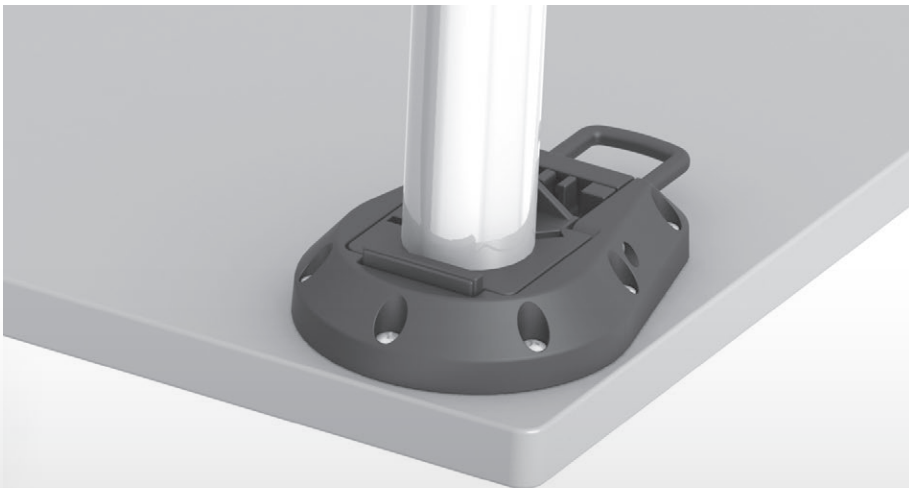

Espire

Espire Take Off Leg, a quality “stack ‘n’ store” table designed for quick and easy set up and take down, perfect for conference rooms!

Espire / Take Off Leg

Specifications

- 2" Diameter 16 gauge leg
- leg bolted to mechanism
- high quality removable leg mechanism
- Complete with integral rubber bumper to protect table surfaces when stacked

Espire / Folding Leg

Table top shown in Designer White laminate and 3mm edge. Legs shown in Silver powder coat finish

Specifications

- 2" Diameter 16 gauge leg
- leg bolted to mechanism
- high quality dual locking folding mechanism
- Complete with integral rubber bumper to protect table surfaces when stacked