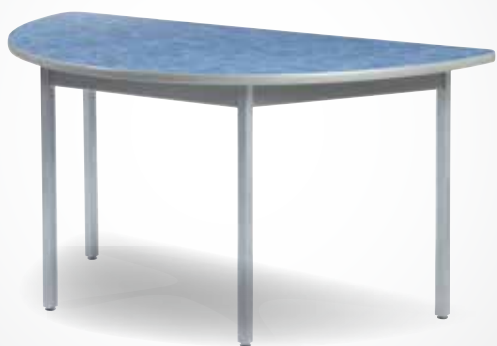

Classic

Canada's Toughest Tables

MITYBILT

Educational Furniture

Canada's Toughest Table... Serious.

When it comes to rugged durability the Classic table stands alone, offering exceptional strengths that an industrious environment demands. We created the Classic the obvious way... first we listened to you, then we designed ours. Classic.

Features

- A.** 1" thick high quality particle board
- B.** 3" 16 gauge C channel for ultimate strength
- C.** Durable powdercoat finish; for the sake of the environment
- D.** Vinyl T-mold glued the entire way around for maximum security
- E.** Rounded corners for safety
- F.** 30" fixed height legs
- G.** Non removable adjustable stainless glide
- H.** Posi-Lock corner component exclusive to MityBilt for a lifetime of dependable strength.

*** LIMITED LIFETIME WARRANTY**

* Visit us online to view the complete Colour Series Guide

Specifications

Part #	Size (in.)	Lbs.
Single		
Shown in Grey Nebula with Black edge and frame*.		
RTA2424	24 x 24	35
RTA2430	24 x 30	40
RTA2436	24 x 36	46
RTA2448	24 x 48	57
RTA2460	24 x 60	68
RTA2472	24 x 72	79
RTA2496	24 x 96	100
RTA3030	30 x 30	47
RTA3036	30 x 36	54
RTA3048	30 x 48	67
RTA3060	30 x 60	80
RTA3072	30 x 72	94
RTA3096	30 x 96	119
RTA3636	36 x 36	62
RTA3648	36 x 48	77
RTA3660	36 x 60	93
RTA3672	36 x 72	109
RTA3696	36 x 96	138
RTA4848	48 x 48	92
RTA4860	48 x 60	115
RTA4872	48 x 72	138
RTA4896	48 x 96	184

RTA2448Z	24 x 48	42
RTA3060Z	30 x 60	60
RTA3672Z	36 x 72	110

180

Shown in Tundra Sky laminate with Silver edge and frame*.

RTA-48-180	24 x 48	42
RTA-60-180	30 x 60	60
RTA-72-180	36 x 72	110